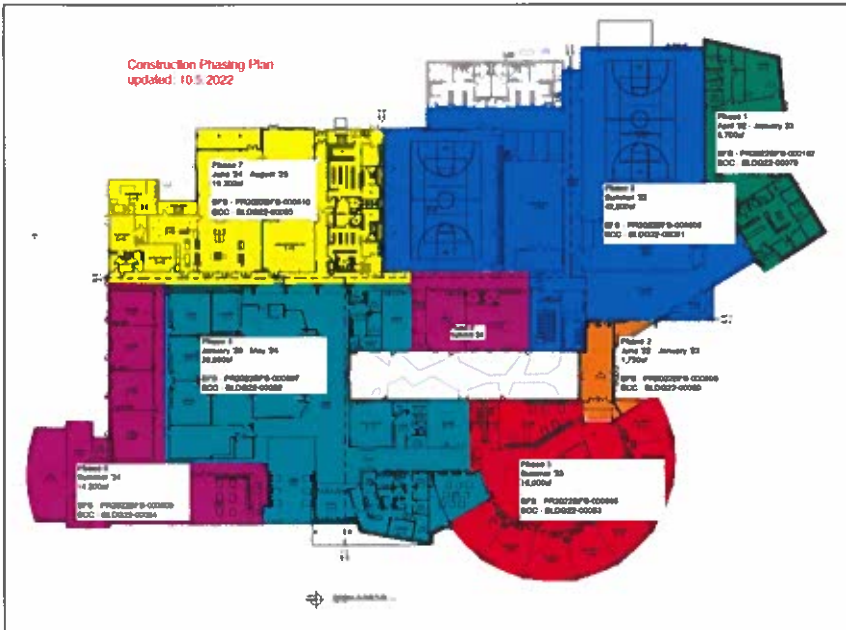

Phase four construction, which includes the learning commons, innovation lab, new MS/HS office, renovated MS art room, technology lab, special education suite, science lab and student services suite is scheduled for completion in May 2024.

Middle school classrooms will get new carpet, countertops, paint and furniture this summer. New classroom technology has already been installed in the middle school.

MS & HS Roof & Interior Classroom Demolition

South View From the Former Great Hall
Toward the MS/HS Courtyard

Renovations at Douglas Elementary School have been completed and students and staff are thoroughly enjoying the phenomenal new learning spaces. The following safety and security features were included in the renovation: fire suppression, secure entrance, emergency radio signal boosters, security cameras, emergency lock down button, exterior speakers, emergency HVAC controls, magnetic door holds for lower elementary, thumb turn door locks, key card access, window security film at front entrance, and emergency paging/notification clocks.

Magnetic Door Holds and Thumb Turn Locks

Middle School & High School Phasing Plan

MS & HS Learning Commons

MS & HS Main Entrance/Learning Commons

MS & HS Innovation Lab